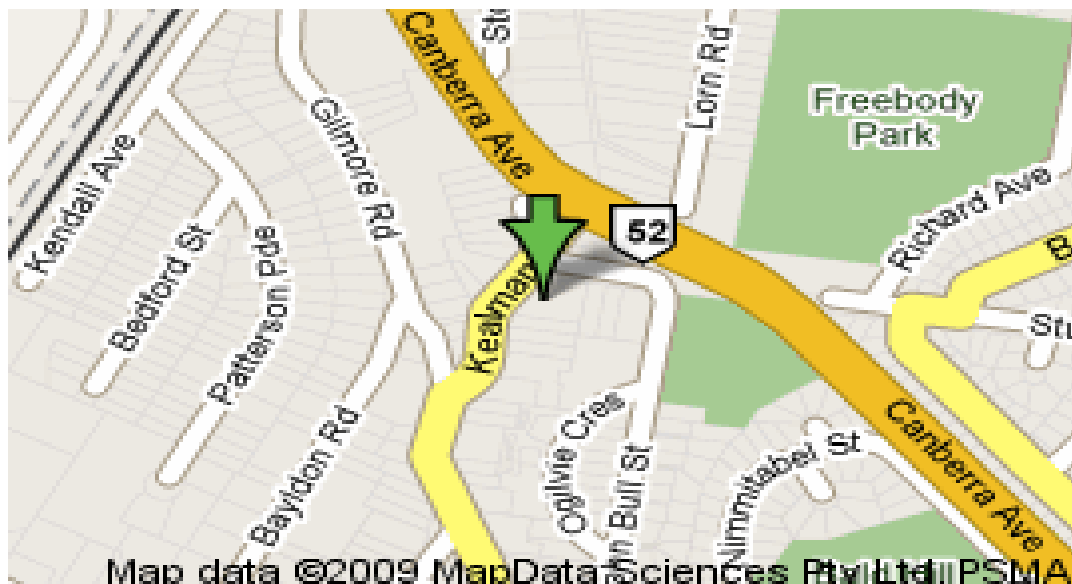

The move is underway.

Last month I announced our move to Queanbeyan. The move is well underway with the workshop already operating from the new building. We are just into our third week as I write this and yet quite a lot has changed at the new home of Monaro Timber. We've demolished a lot of old racking that was past its use by date, installed a new fence at the front and side of the building, painted the faces of some of the existing racking and we have moved in some of our Fyshwick racking and set it up. The office has had a wrecking bar taken to it and is looking a little worse for wear but is now under going the necessary painting and carpentry works to get it in shape.

All in all it's a lot of work but the results promise to be pretty exciting. And there is only

ONE WEEK TO GO.

We will be operating from the new building on Monday the 17th of August. Phones have been arranged and deadlines need to be met so the move date is fixed!

Here are some important details you may wish to make a note of.

Address

16-20 Kealman Rd Queanbeyan

Phone 02 62806467

Fax 02 62806487

Email sales@monarotimber.com.au

The map below shows how to find us. From Canberra, straight down Canberra Ave and it's four minutes past the DFO. From Tuggeranong you can take Lanyon Drive and then left into Gilmore, right into Kealman. It's easier to get to than our Fyshwick site as the place is visible from the main road. Look forward to showing you all around.

Cheers

Shaun

Questions or comments? E-mail us at shaun@monarotimber.com.au
or call 02 6280 6467

Drop in at 16-20 Kealman Road Queanbeyan.
8.00—4.30 weekdays.
8.00—12 noon Saturdays